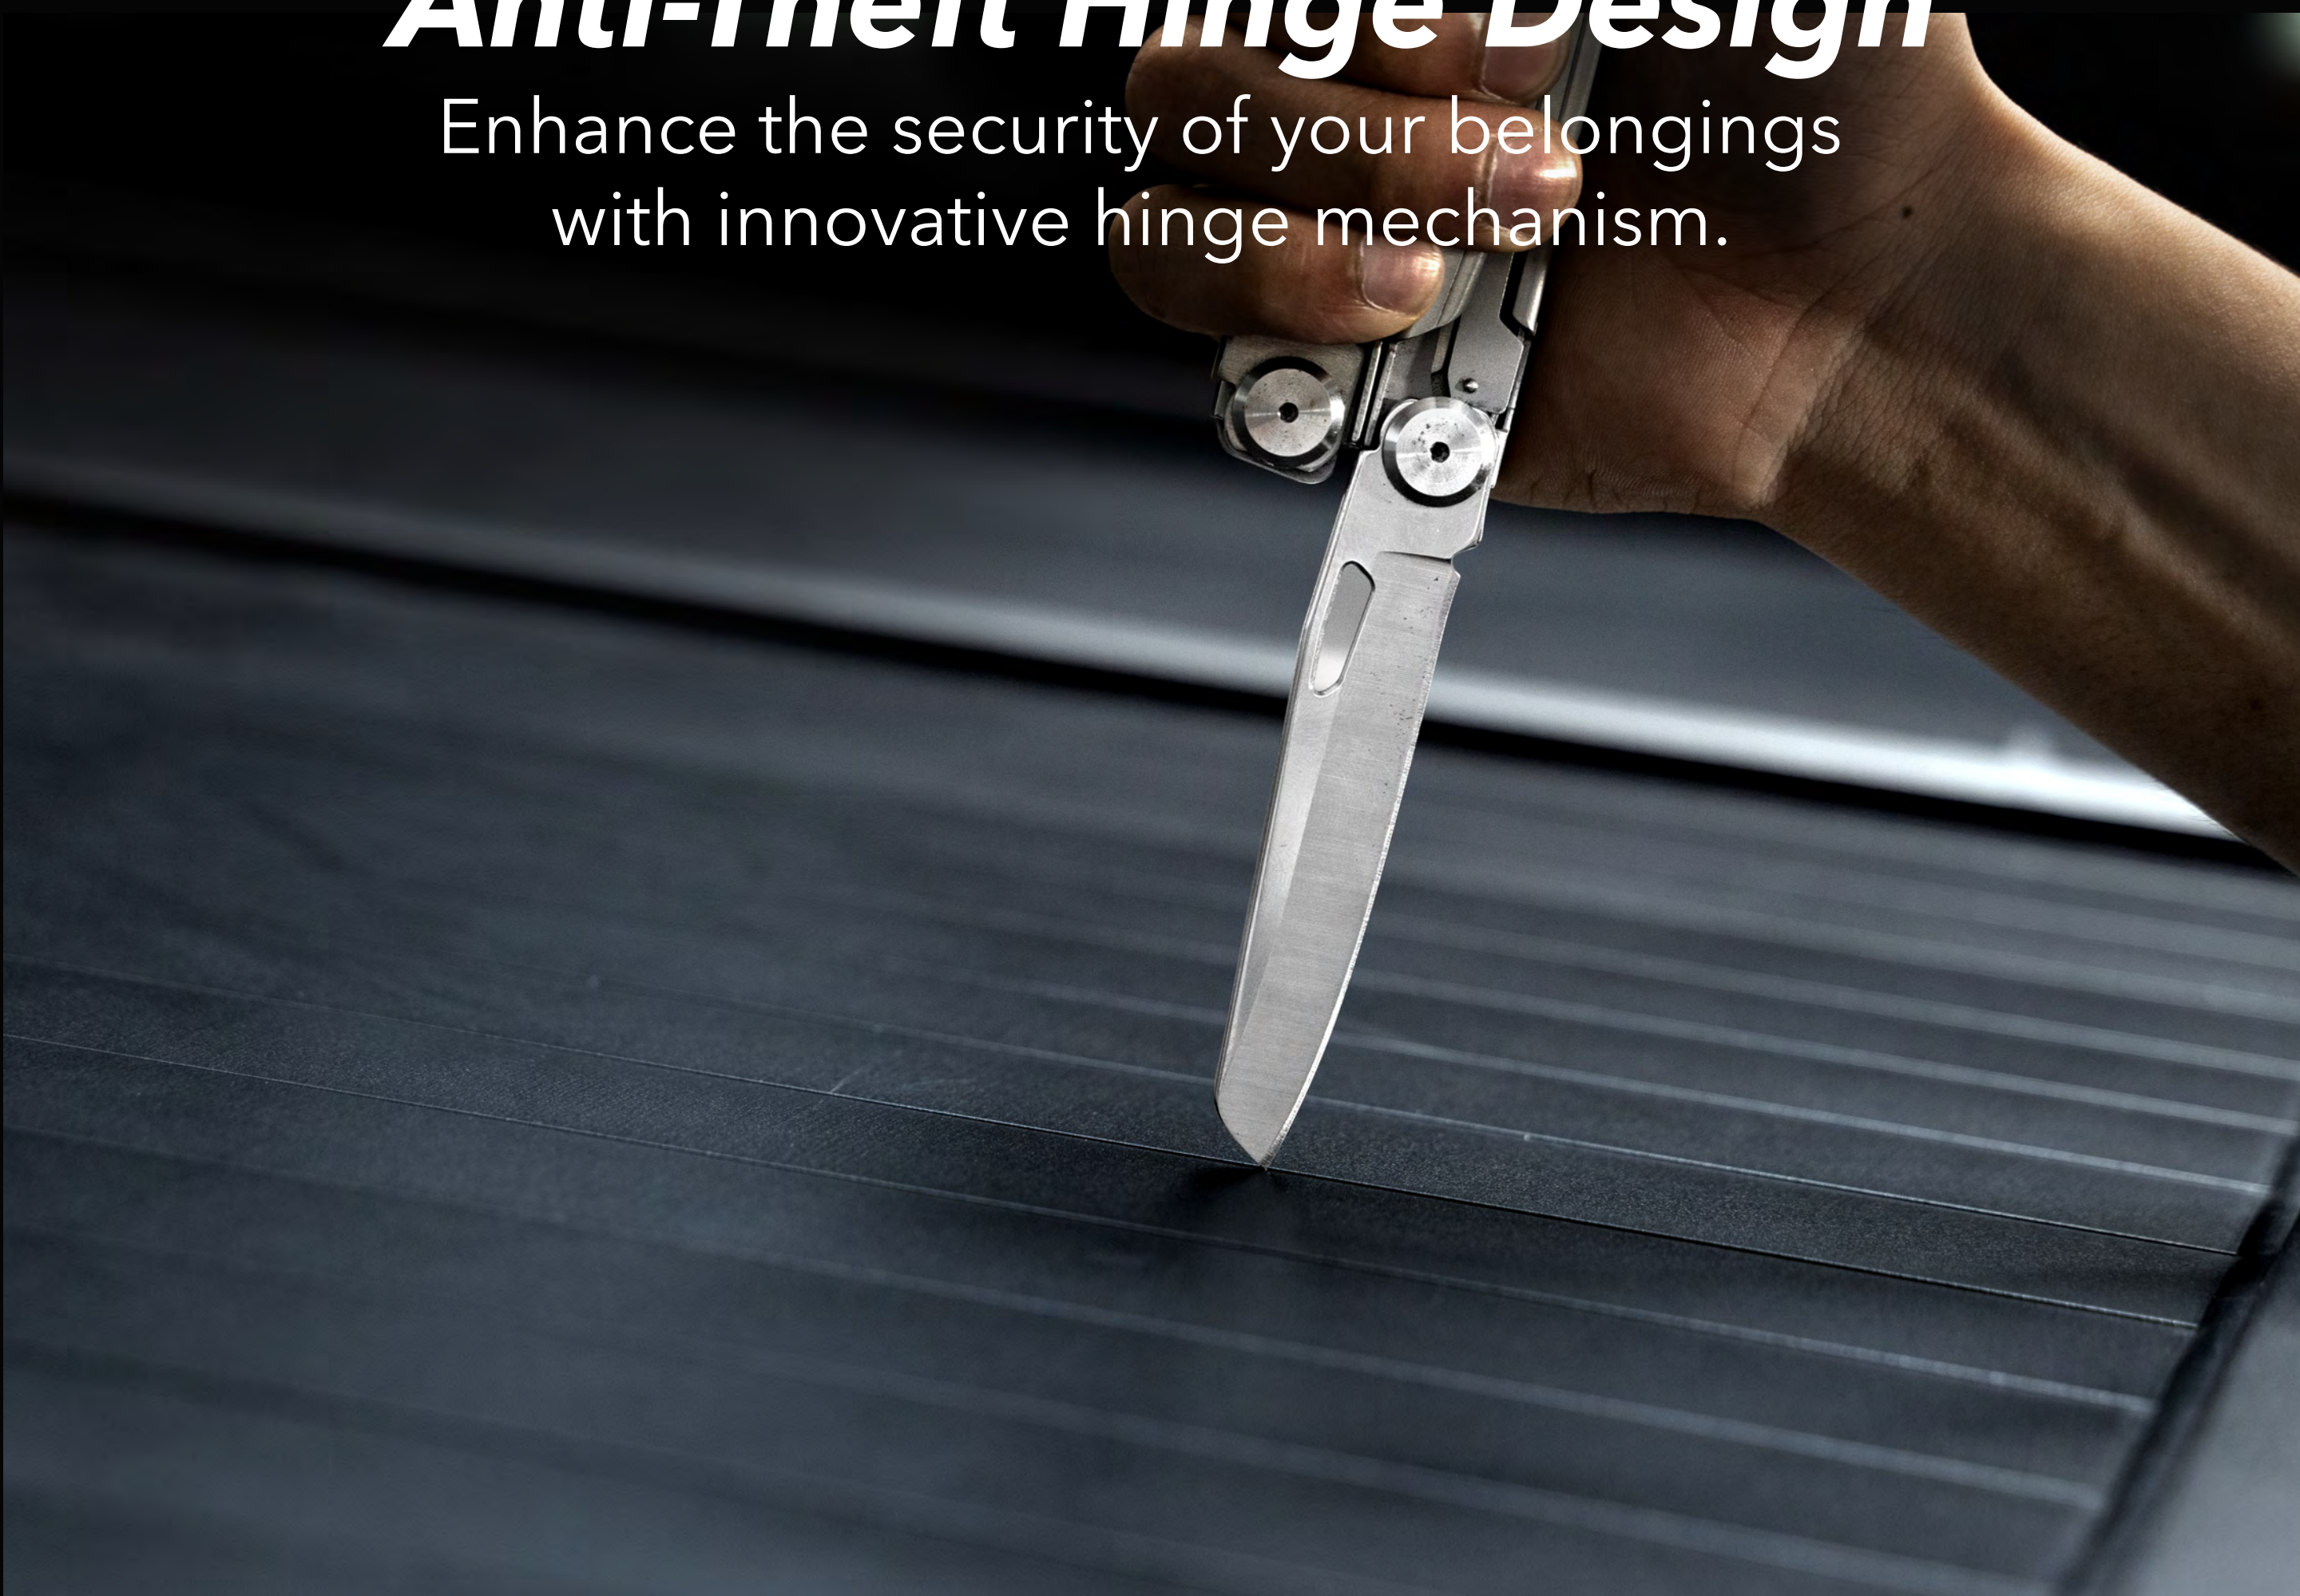

ISUZU D-MAX
X-TERRAIN

**NOW WITH IRONGUARD
POWER ROLLER SHUTTER**

**LIMITED
UNITS**

ISUZU D-MAX X-TERRAIN

Stylish, safe, and flexible wherever you go.
With its reliable security and versatile functionality,
the IRONGUARD Power Roller Shutter empowers you
to embrace spontaneity and adventure everywhere you
go with the Isuzu D-Max X-Terrain.

SEE IT IN ACTION

***One-Touch Button
& Smartphone Control***

Effortless access with a touch or through
a user-friendly mobile app.

Anti-Theft Hinge Design

Enhance the security of your belongings with innovative hinge mechanism.

Anti-Pinch Mechanism

Prioritise safety during loading and unloading.

Water and Dust Resistant

Protect your gear from the elements during your adventures.

Multi-level Illumination

3-level truck bed illumination